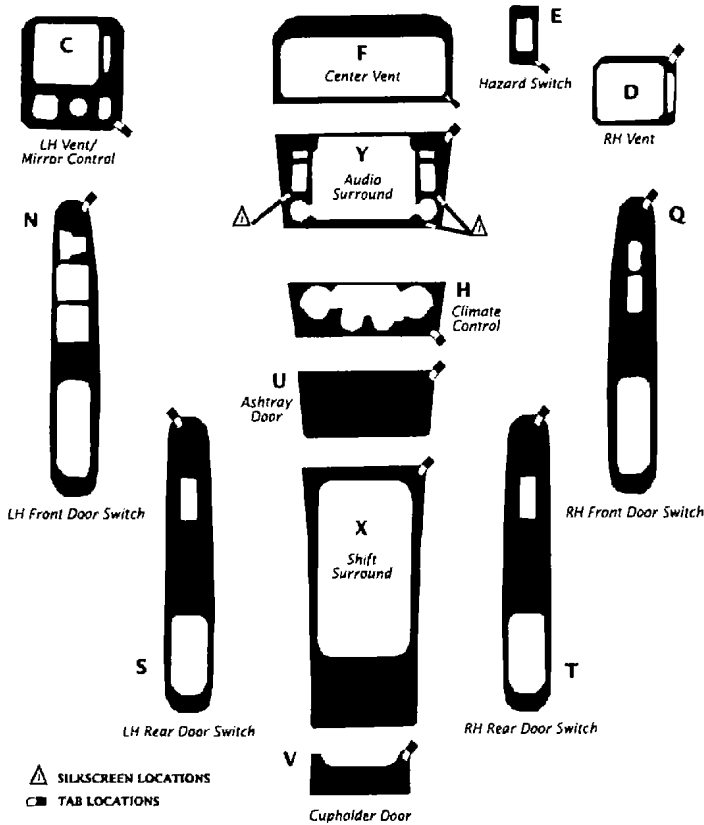

Wood Dash Kit Pieces - AVALON (Bucket)

Model	Year	Description/Type	Part Number
Avalon (Bucket)	2000	LH Vent/Mirror Control	00012-0720C
	2000	RH Vent	00012-0720D
	2000	Hazard Switch	00012-0720E
	2000	Center Vent	00012-0720F
	2000	Climate Control	00012-0720H
	2000	LH Front Door Switch	00012-0720N
	2000	RH Front Door Switch	00012-0720Q
	2000	LH Rear Door Switch	00012-0720S
	2000	RH Rear Door Switch	00012-0720T
	2000	Ashtray Door	00012-0720U
	2000	Cupholder Door	00012-0720V
	2000	Shift Surround	00012-0720X
	2000	Audio Surround	00012-0720Y