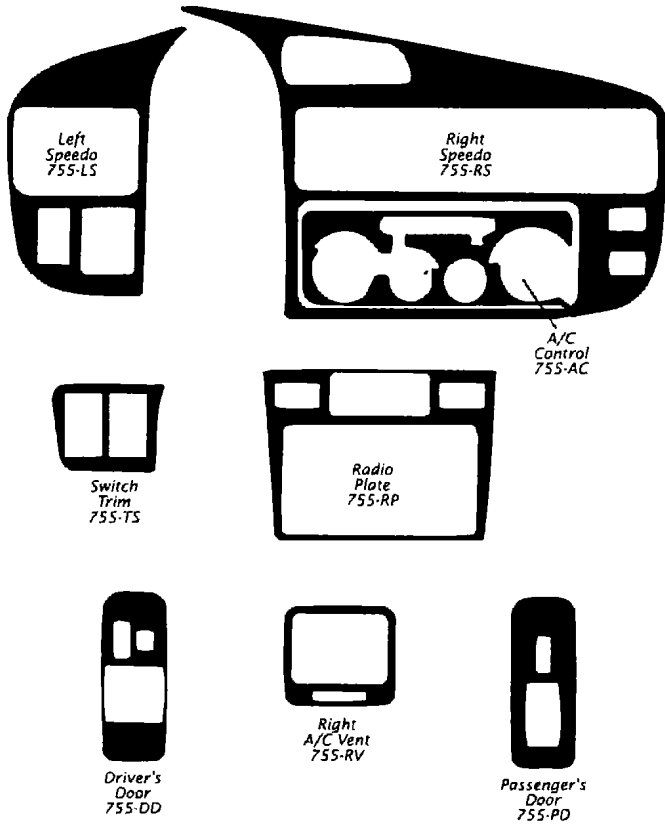

Wood Dash Kit Pieces - SIENNA

1998-1999 Kit Pictured

Model	Year	Description/Type	Part Number
Sienna (Burlwood)	1998-1999	Left Speedo	00014-755LS
	1998-1999	Right Speedo	00014-755RS
	1998-1999	A/C Control Trim	00014-755AC
	1998-1999	Right A/C Vent	00014-755RV
	1998-1999	Radio Plate	00014-755RP
	1998-1999	Switch Trim	00014-755TS
	1998-1999	Driver Door Trim	00014-755DD
	1998-1999	Passenger Door Trim	00014-755PD