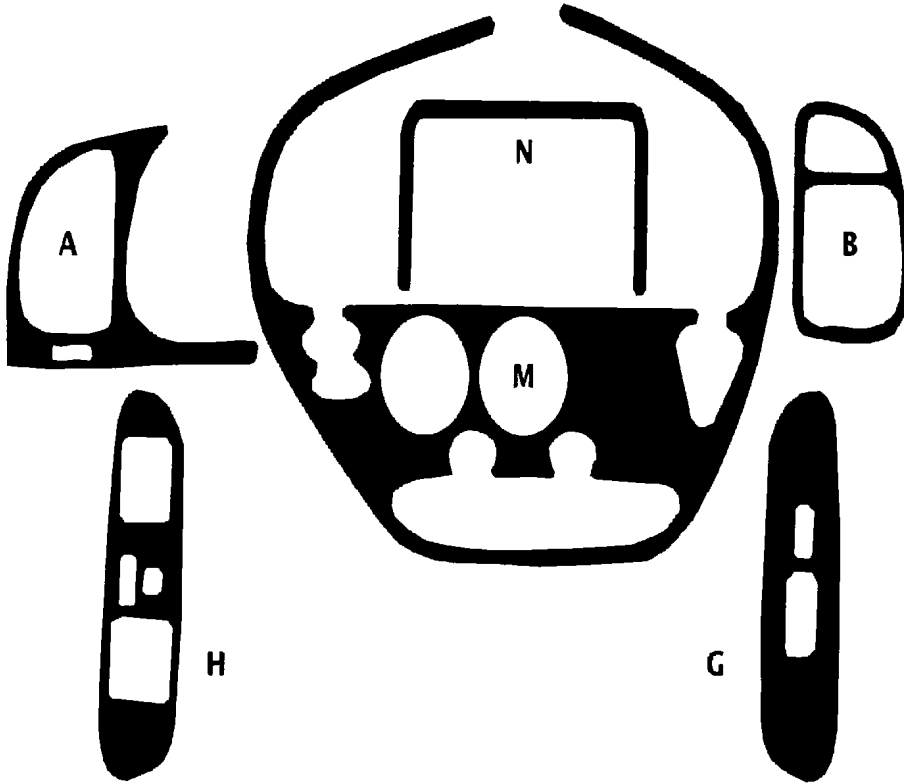

Wood Dash Kit Pieces - TUNDRA

Model	Year	Description/Type	Part Number
Tundra	2000	Left Vent	00014-3400A
	2000	Right Vent	00014-3400B
	2000	Passenger Switches	00014-3400C
	2000	Driver Switches	00014-3400H
	2000	Center Surround	00014-3400M
	2000	Audio Surround	00014-3400N