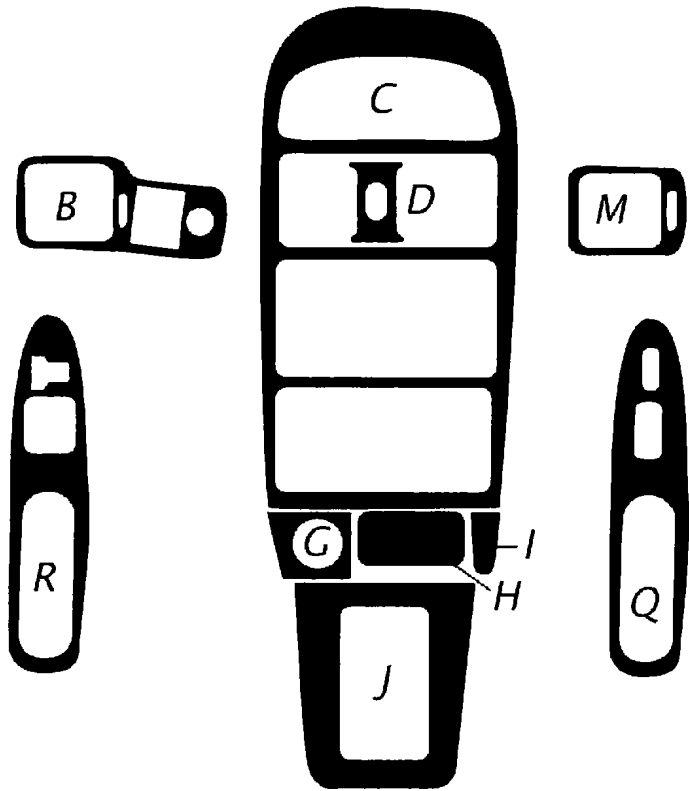

Wood Dash Kit Pieces - SOLARA

Model	Year	Description/Type	Part Number
Solara (Walnut/Burlwood)	1999	Left A/C Vent	00014-0699B
	1999	Center Surround	00014-0699C
	1999	Hazard Surround	00014-0699D
	1999	Lighter Surround	00014-0699E
	1999	Ashtray	00014-0699F
	1999	Right of Ashtray	00014-0699G
	1999	Shifter Surround	00014-0699H
	1999	Right A/C Vent	00014-0699M
	1999	Passenger Door Piece/Switches	00014-0699Q
	1999	Driver Door Piece/Switches	00014-0699R