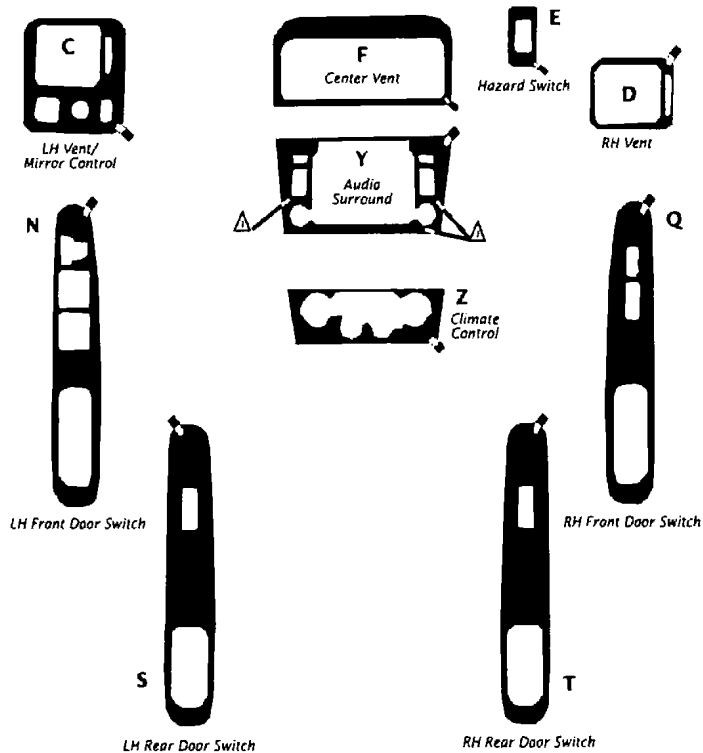

Wood Dash Kit Pieces - AVALON (Bench)

Model
Avalon (Bench)

Year
2000
2000
2000
2000
2000
2000
2000
2000
2000
2000

Description/Type
LH Vent/Mirror Control
RH Vent
Hazard Switch
Center Vent
Climate Control
LH Front Door Switch
RH Front Door Switch
LH Rear Door Switch
RH Rear Door Switch
Audio Surround

Part Number
00012-0720C
00012-0720D
00012-0720E
00012-0720F
00012-0720Z
00012-0720N
00012-0720Q
00012-0720S
00012-0720T
00012-0720Y